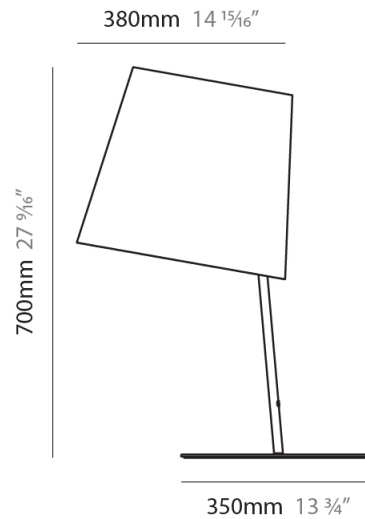

EXCENTRICA PORTABLE

D54046- _____ - _____

base number   Finish   Finish
Options   Options   Options

1. To build a product code in our configurator select the specify button on the base model # product page
2. To build a manual product code on this datasheet choose from the options listed below in blue font and add the suffix to the base model #

GENERAL

Series: Excentrica
Brand: Fambuena
Division: Design
Mounting Type: Portable
Mounting Location: Table
Subcategory: Table

PHYSICAL

Shape: Cylinder
Diameter (mm): 380
Diameter (in): 14 ¹⁵/₁₆
Height (mm): 700
Height (in): 27 ⁹/₁₆
Light Distribution: Direct
Diffuser: Cotton Shade
Fixture Finish: [BRA / PWT](#)
Holder Finish: [BLM / WHM](#)
Fixture Material: [Metal / Marble](#)
Upon Request: Bolt Down

ELECTRICAL

Number of Lamps: 1
Lamp Type: LED Retrofit
Lamp Shape: A19
Bulb Included: Bulb Not Included
Max. Wattage Per Lamp (W): 7
Lamp Base: E26
Input Voltage (V): 120
Upon Request: 277Vac / GU24

LED

OPTICAL

RATINGS AND CERTIFICATIONS

Certified By: Certified for North American Standards
IP rating: IP20

PROJECT	_____
TYPE	_____
SPECIFIER	_____
QUANTITY	_____
DATE	_____