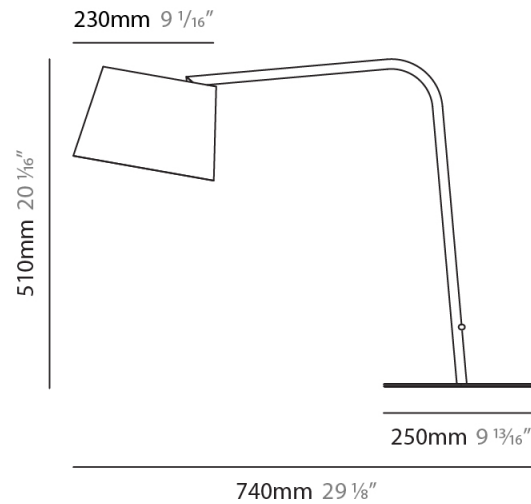

EXCENTRICA PORTABLE

D54048- -

base number   Finish Options   Finish Options

1. To build a product code in our configurator select the specify button on the base model # product page
2. To build a manual product code on this datasheet choose from the options listed below in blue font and add the suffix to the base model #

GENERAL

Series: Excentrica
Brand: Fambuena
Division: Design
Mounting Type: Portable
Mounting Location: Table
Subcategory: Table

PHYSICAL

Shape: Cylinder
Diameter (mm): 230
Diameter (in): 9 1/16
Height (mm): 510
Height (in): 20 1/16
Extension (mm): 740
Extension (in): 29 1/8
Light Distribution: Direct
Diffuser: Cotton Shade
Fixture Finish: [BRA / PWT](#)
Holder Finish: [BLM / WHM](#)
Fixture Material: Metal / Marble
Upon Request: Bolt Down

ELECTRICAL

Number of Lamps: 1
Lamp Type: LED Retrofit
Lamp Shape: B10
Bulb Included: Bulb Not Included
Max. Wattage Per Lamp (W): 4
Lamp Base: E12
Input Voltage (V): 120

LED

OPTICAL

RATINGS AND CERTIFICATIONS

Certified By: Certified for North American Standards
IP rating: IP20

PROJECT _____
TYPE _____
SPECIFIER _____
QUANTITY _____
DATE _____